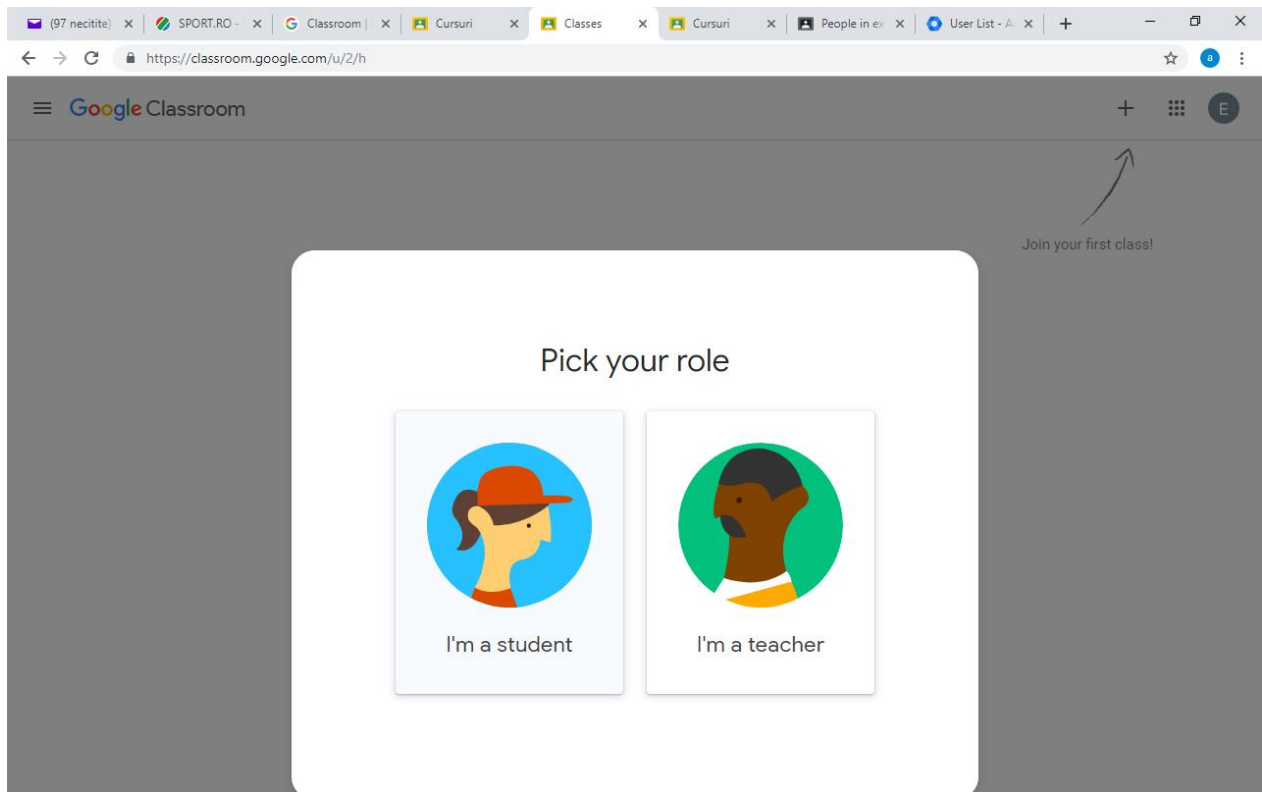

Foarte important .. click pe **I'm a student**