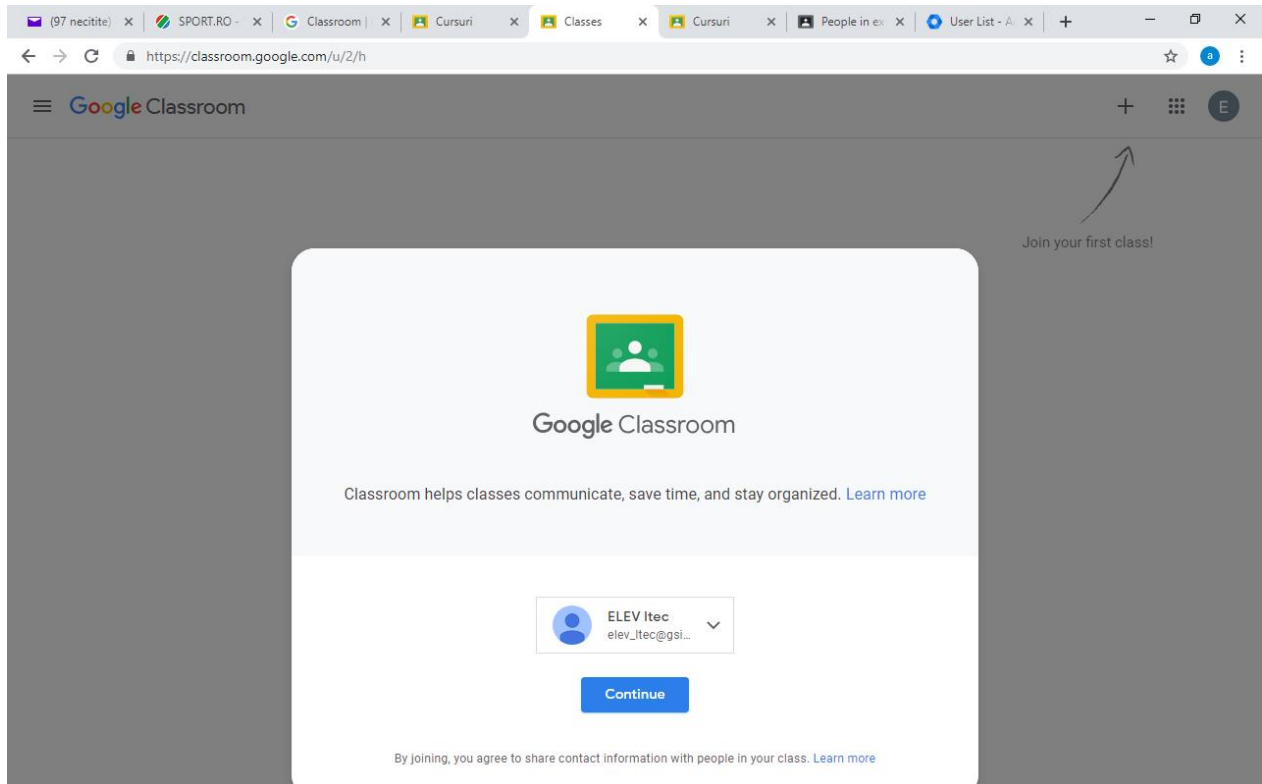

Continue

Foarte important .. click pe **I'm a student**